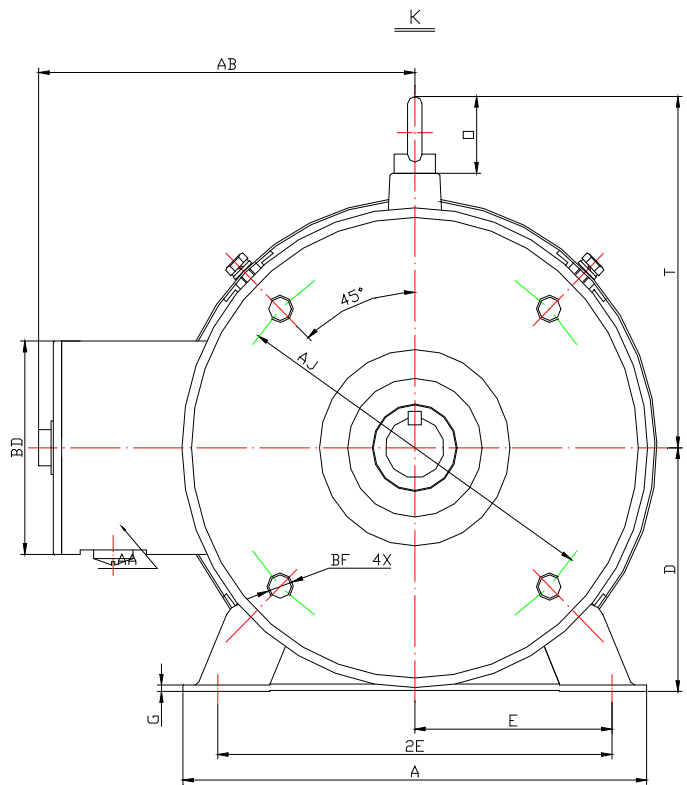

Orientation

										HP	RPM	Frame	WGT lb	MQSP / MPSP-504T	
A	B	C	D	G	H		E	2E	2F1	2F2	5	1800	184TC	103,0	Stainless Steel 304, IP66
8.80"	6.50"	17.0"	4.50"	0.118"	0.71 * 0.47"		3.75"	7.50"	4.50"	5.50"					
P	AK	AJ	AH	AG	BA	BB	BC	BF		O	T				
8.85"	8.50"	7.250"	2.62"	14.13"	3.50"	0.25"	0.12"	4 * 1/2-13"		1.45"	6.50"				
U	R	S	ES	NW	AA	AB	BD	BV	DE Brg	ODE Brg					
1.125"	0.986"	0.250"	1.78"	2.75"	1/2" NPT	7.00"	3.95"	8.50"	6308	6306	Revised: Oct. 2018				