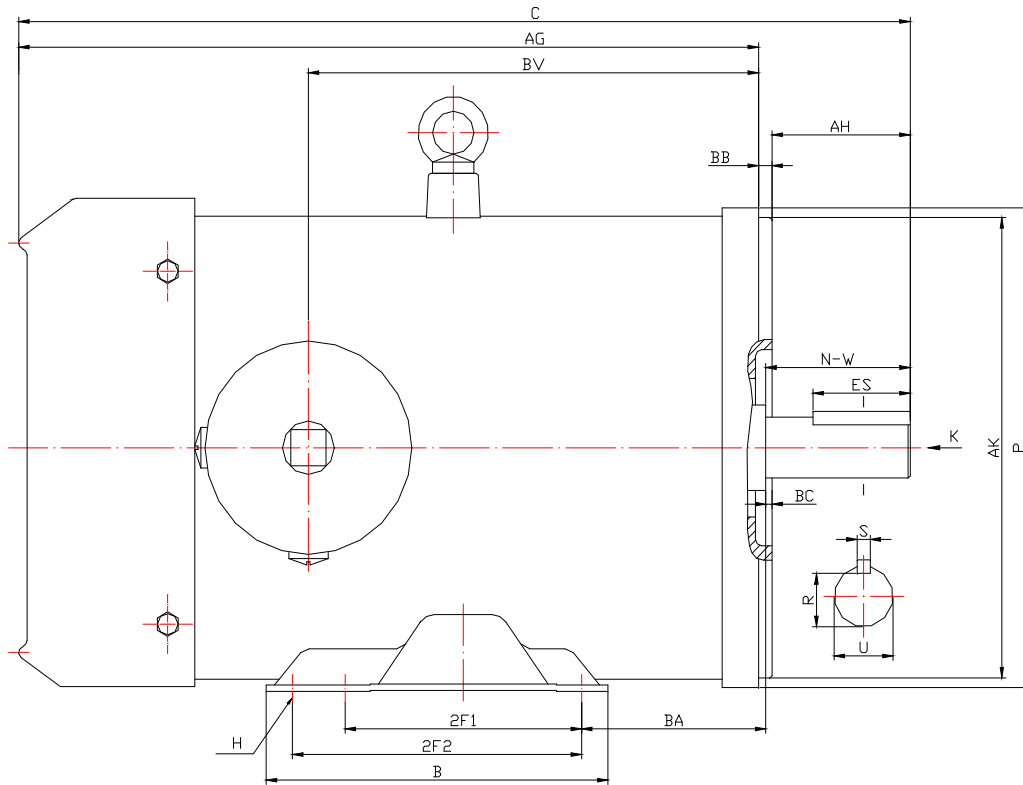

Orientation

										HP	RPM	Frame	WGT lb	MQSP / MPSP-504T	
A	B	C	D	G	H		E	2E	2F1	2F2	5	1800	184TC	103,0	Stainless Steel 304, IP66
8.80"	6.50"	17.0"	4.50"	0.118"	0.71 * 0.47"		3.75"	7.50"	4.50"	5.50"					
P	AK	AJ	AH	AG	BA	BB	BC	BF		O	T				
8.85"	8.50"	7.250"	2.62"	14.13"	3.50"	0.25"	0.12"	4 * 1/2-13"		1.45"	6.50"				
U	R	S	ES	NW	AA	AB	BD	BV	DE Brg	ODE Brg					
1.125"	0.986"	0.250"	1.78"	2.75"	1/2" NPT	7.00"	3.95"	8.50"	6308	6306	Revised: Oct. 2018				